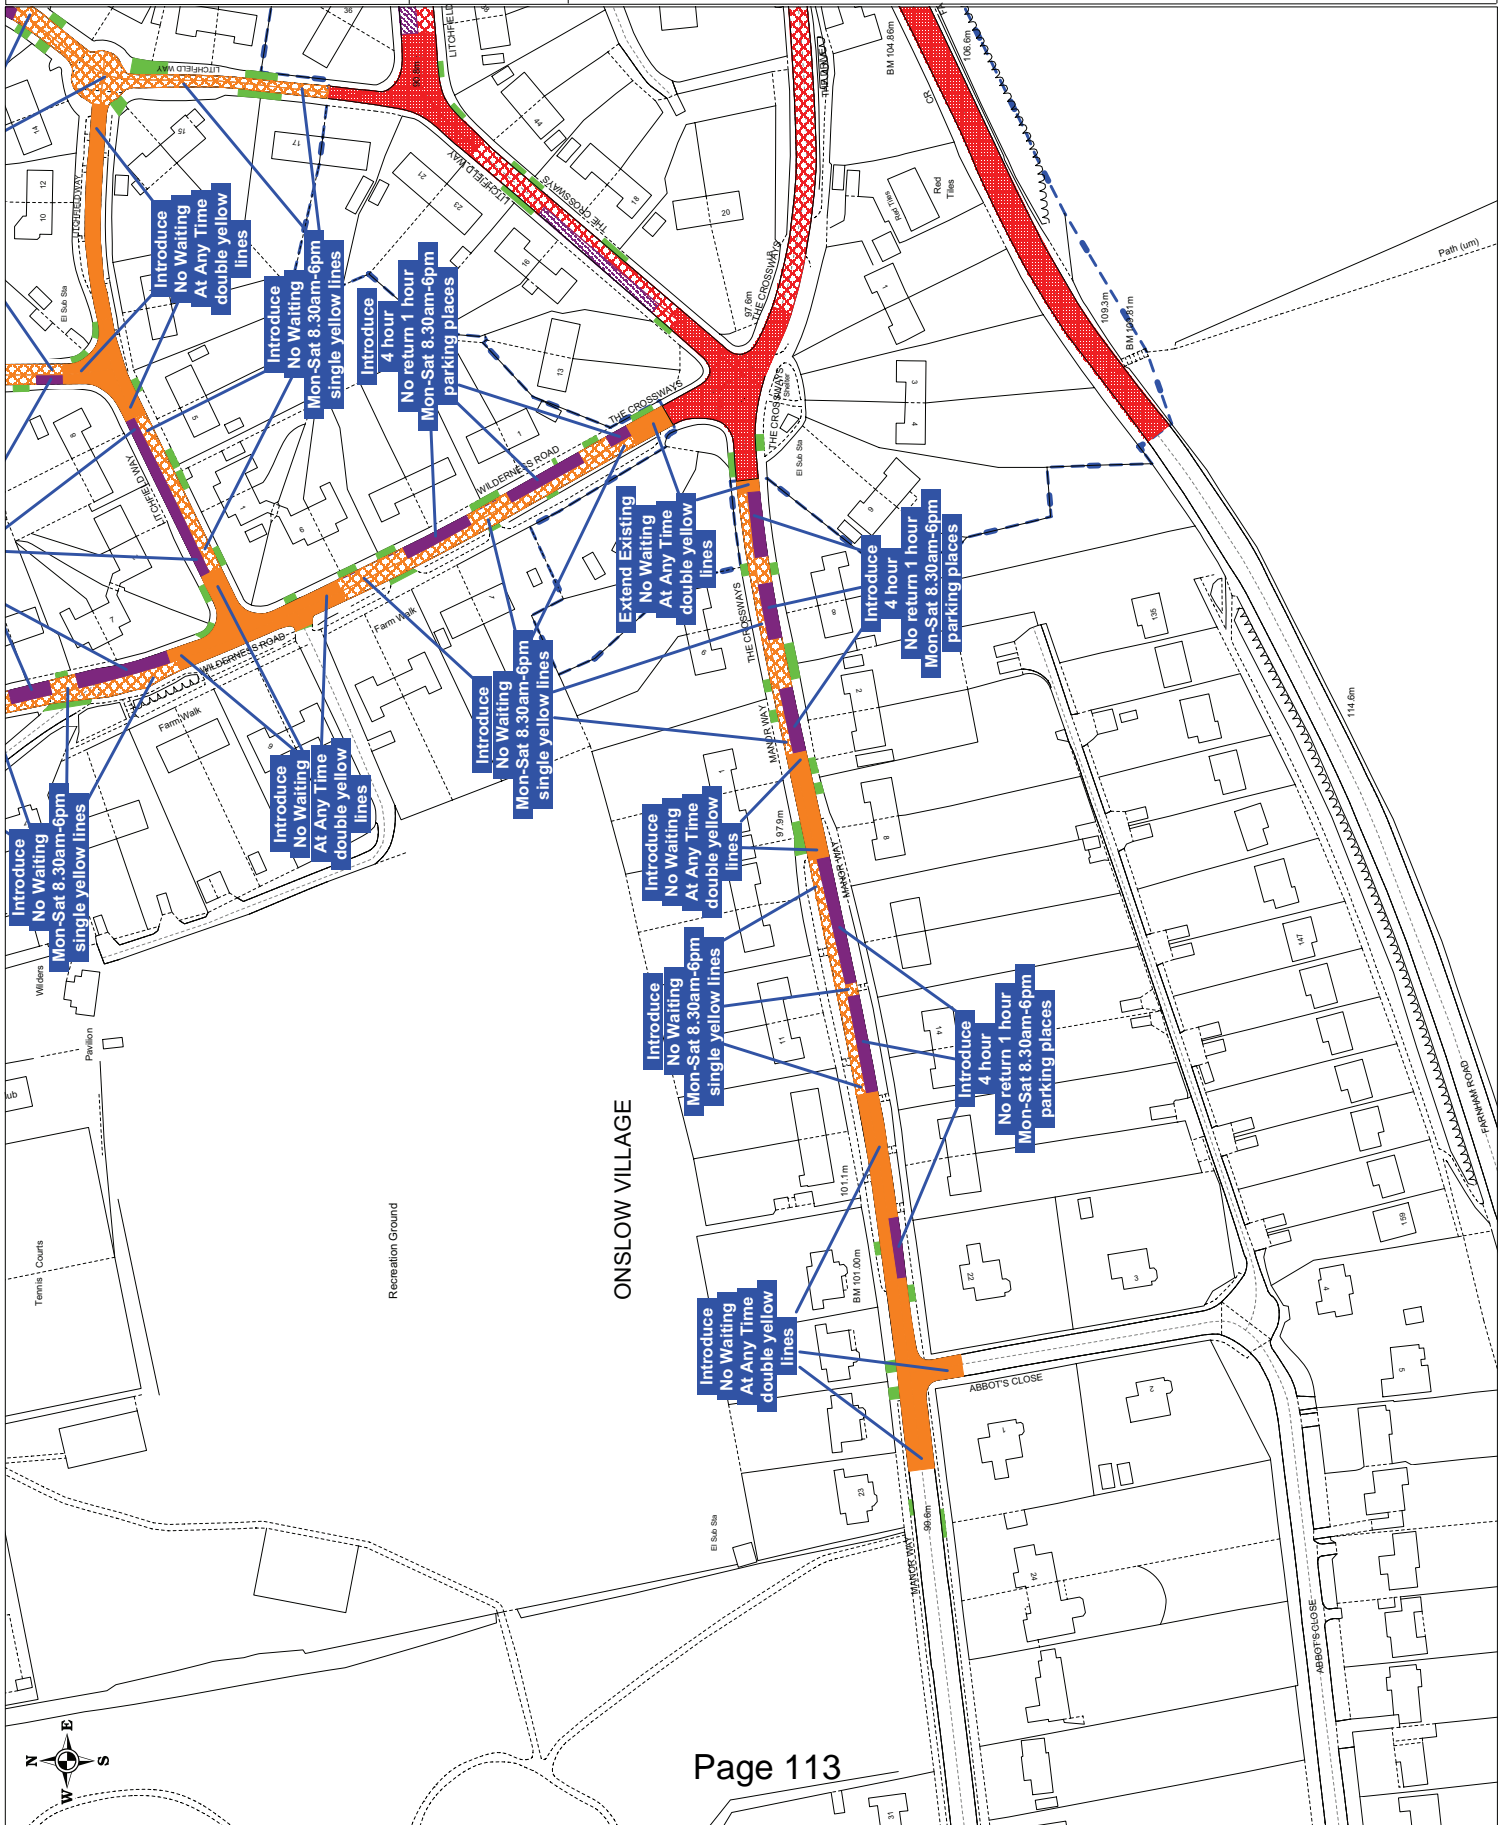

Key to Existing Restriction Types Displayed

-  No Waiting At Any Time
-  No Waiting Mon-Sat 8.30am-6pm
-  Limited Waiting 4 hours No Return Within Holder

Reproduced from Ordnance Survey Material.
 © Crown Copyright. All rights reserved.
 Licence No: 100019625, 2013

DRAWING TITLE
Onslow Village - Possible CPZ Extension Proposals (Plan 3 of 4)

SCALE	1 : 1250 at A3
DATE	19/02/2013
DRAWING No.	GBC/APH/Onslow/CPZ3
DRAWN BY	ANDREW HARKIN

This page is intentionally left blank